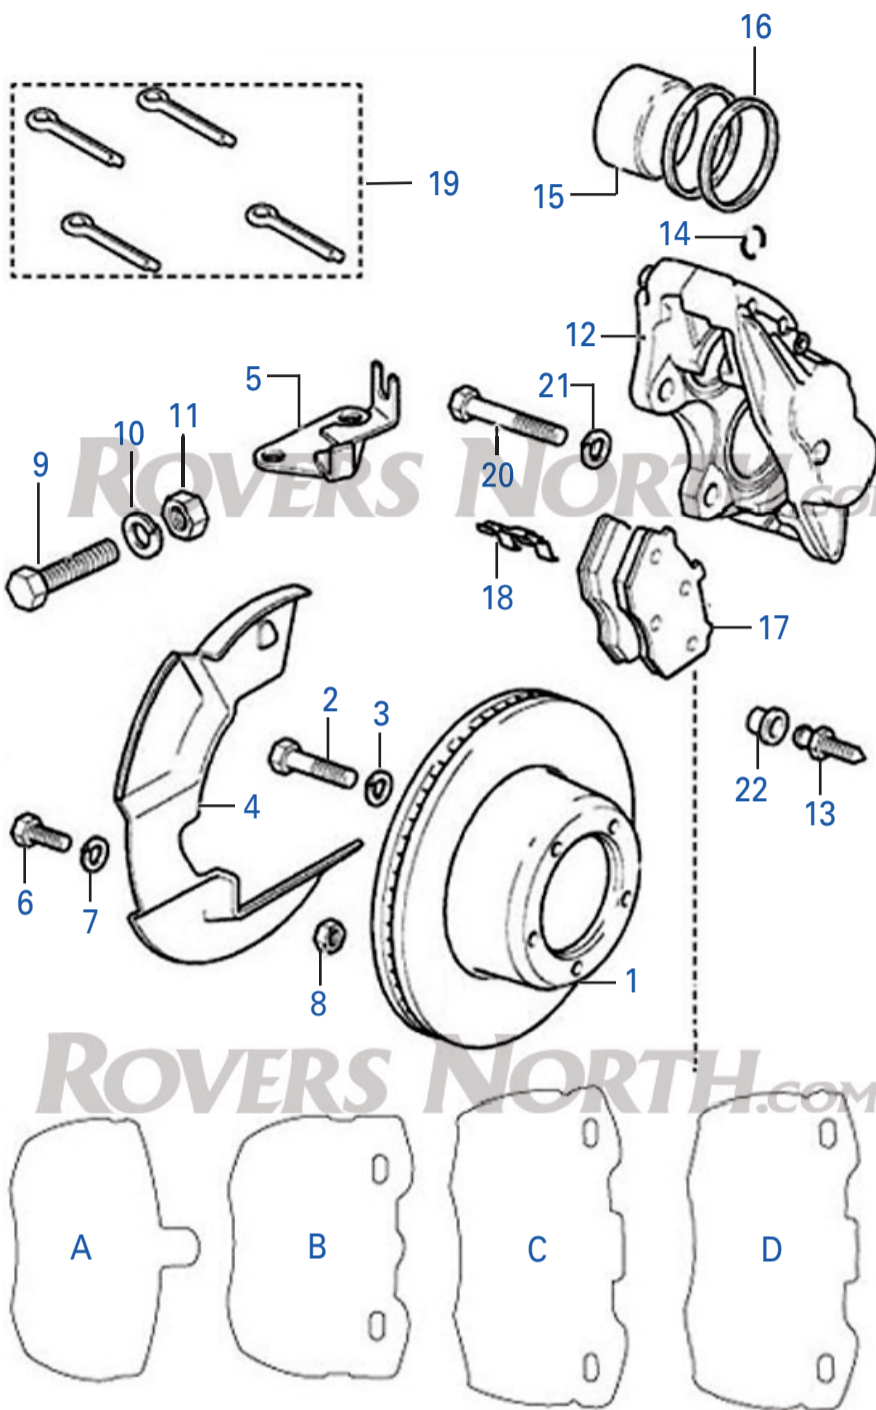

Defender Front Axle

Front Brake Components

- 1. RNB006 Brake Rotor, Defender 110, Genuine, ea
- PLB006A Brake Rotor, Defender 110, ProLine, ea
- RNB022 Brake Rotor, Defender 90 NAS, Genuine, ea
- PLB022A Brake Rotor, Defender 90 NAS, ProLine, ea
- PLB022SD Brake Rotor Slotted & Drilled, Defender 90, ProLine, Pair
- PLB006SD Brake Rotor Slotted & Drilled, Defender 110, ProLine, Pair
- 2. RNI145 Brake Disc Bolt, Genuine, Ea
- 3. RNF430 Lock Washer 10mm, Genuine, Ea
- 4. RNE195 Mudshield, Defender 110 RH, Genuine, ea
- RNE196 Mudshield, Defender 110 LH, Genuine, ea
- RNB178 Mudshield, Defender 90 RH, Genuine, ea
- PLB178 Mudshield, Defender 90 RH, ProLine, ea
- RNB177 Mudshield, Defender 90 LH, Genuine, ea
- PLB177 Mudshield, Defender 90 LH, Genuine, ea
- 5. RNI147 Brake Pipe Bracket, RH 1998, Genuine, ea
- RNI148 Brake Pipe Bracket, RH '99-'04, Genuine, ea
- RNI149 Brake Pipe Bracket, LH 1998, Genuine, ea
- RNI150 Brake Pipe Bracket, LH '99-'04, Genuine, ea
- 6. RNF278 Bolt M6 x 12mm, Genuine, ea
- 7. RNF428 Lock Washer 6mm, Genuine, ea
- 8. RNF731 NYLOC Nut M6, Genuine, ea
- 9. RNI146 Bolt M12 x 50mm, Genuine, ea
- 10. RNI153 Washer 12mm, Genuine, ea
- 11. RNB027 Nut 12mm, Genuine, ea
- 12. RNF300 Brake Caliper, Defender 90, RH Front, Genuine
- PLF300A Brake Caliper, Defender 90, RH Front, ProLine
- RNF301 Brake Caliper, Defender 90, LH Front, Genuine
- PLF301A Brake Caliper, Defender 90, LH Front, ProLine
- RNF200 Brake Caliper, Defender 110, RH Front, Genuine
- PLF200 Brake Caliper, Defender 110, RH Front, ProLine
- RNF201 Brake Caliper, Defender 110, LH Front, Genuine
- PLF201 Brake Caliper, Defender 110, LH Front, ProLine
- 13. RNB023 Bleed Screw, Genuine, ea
- PLB023 Bleed Screw, Genuine, ea
- 14. RNB020 Brake Caliper Seal, Genuine, ea
- 15. RNF304 Brake Caliper Piston Kit, Defender 90, Front, Genuine, ea
- RNF318 Brake Caliper Piston Kit, Defender 110, Front, Genuine, ea (1 kit required per caliper)
- 16. RNC804 Brake Caliper Seal Kit, Front, Genuine, ea
- 17. See pad diagram, above left
- 18. RNI151 Spring Clip, Genuine, ea
- 19. RND161 Brake Pad Fitting Kit, Defender 90 Vented, Genuine, Set
- PLD161 Brake Pad Fitting Kit, Defender 90 Vented, ProLine, Set
- RNB199 Brake Pad Fitting Kit, Defender 110 Non-Vented, Genuine, Set
- PLB204 Brake Pad Fitting Kit, Defender 110 Non-Vented, ProLine, Set
- 20. RNI152 Caliper Bolt, up Thru '89, Genuine, ea
- RND980 Caliper Bolt, '90 ON, Genuine, ea
- 21. RNI153 Washer, Genuine, ea
- 22. RNB013 Dust Cap Bleeder Screw, Genuine, ea